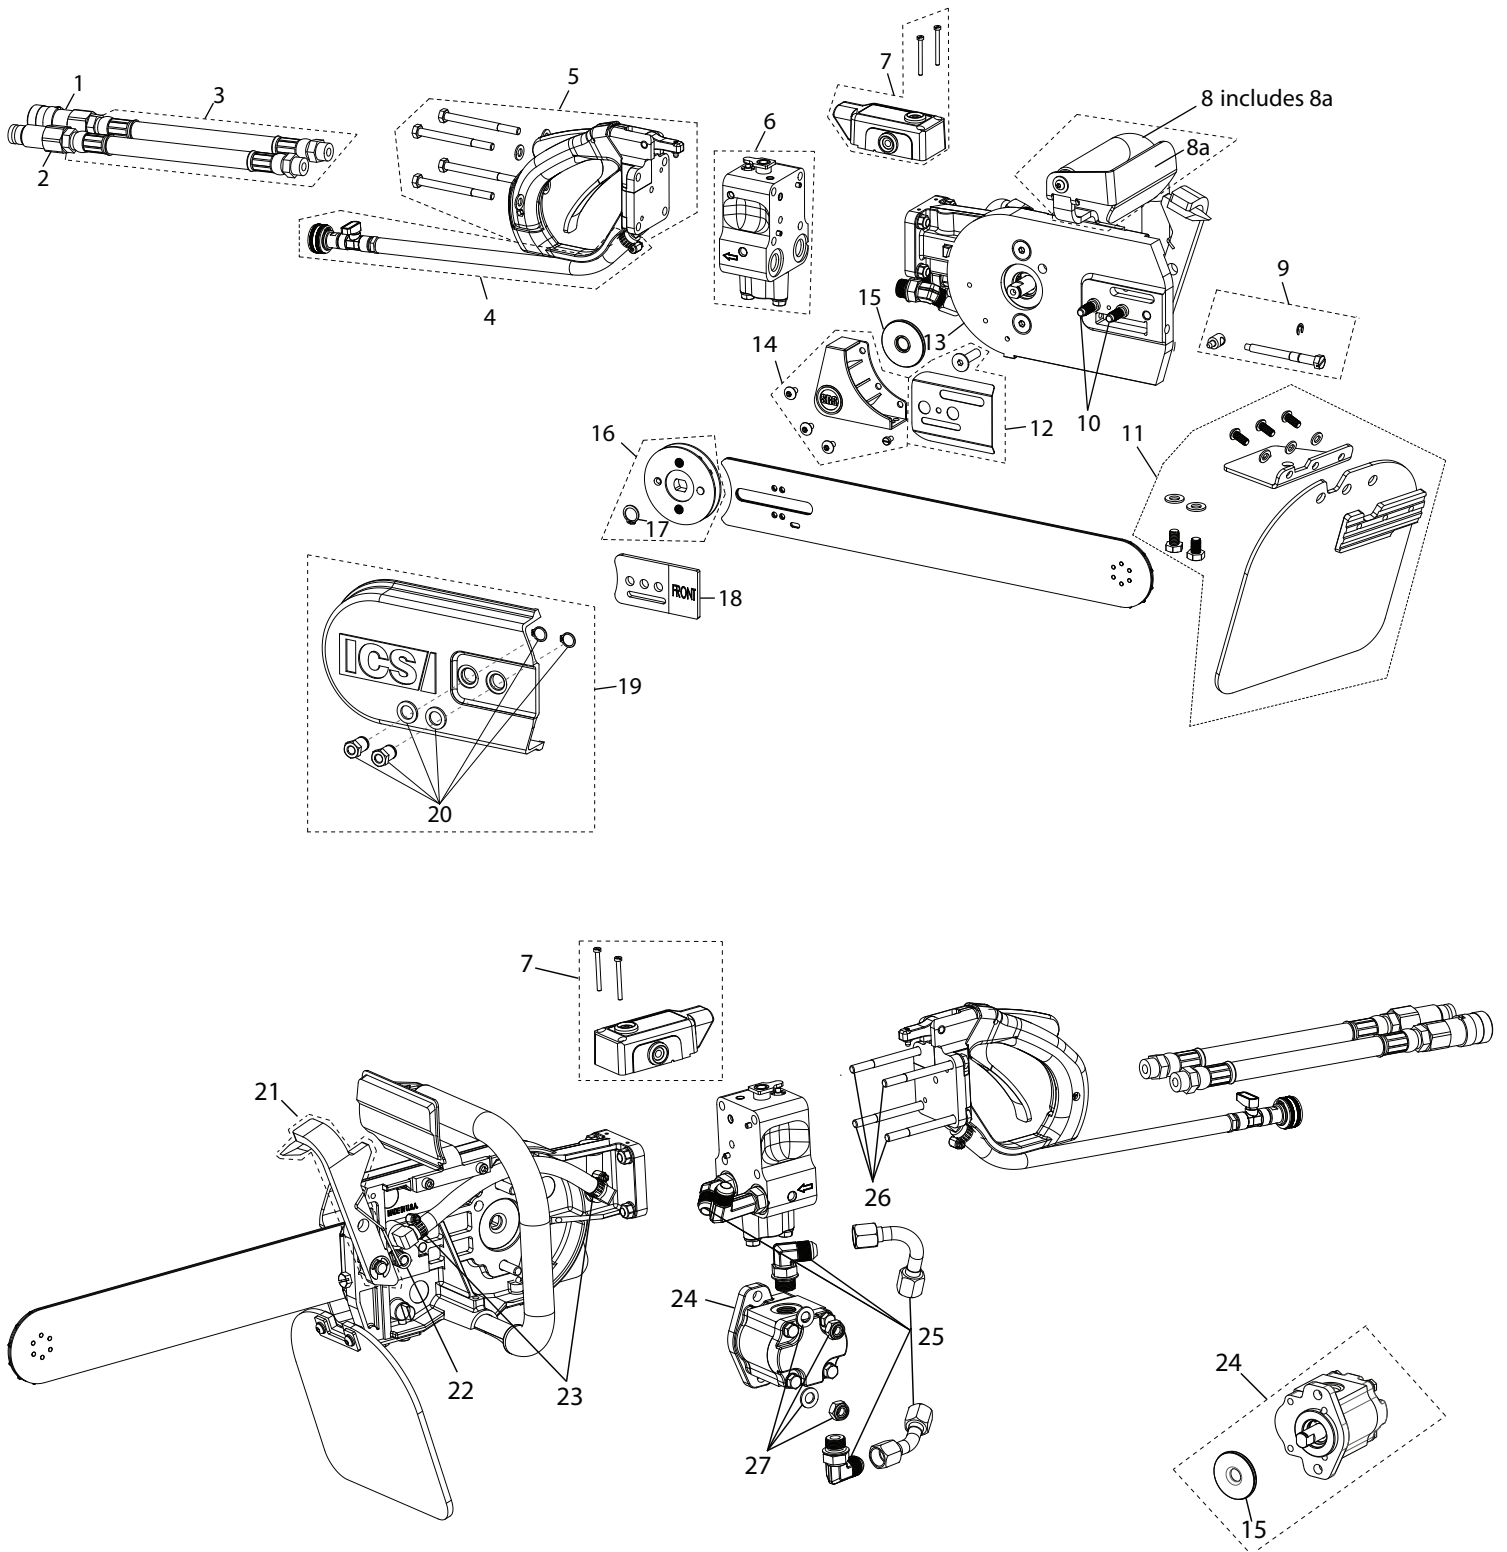

Diamond Tools and Equipment
for Construction and Infrastructure

Replacement Parts & Accessories Price List

880/890 Series Hydraulic Concrete Saw

Effective January 1, 2017

TABLE OF CONTENTS

880/890 Series Hydraulic Concrete Saw

ITEM DESCRIPTION	PAGE
880/890 Series Hydraulic Saw Service Parts & Kits	2
880/890 Series Hydraulic Saw Assembly	3 - 4

SERVICE PARTS & KITS

880/890 Series Hydraulic Concrete Saw

Part No.	Description
70619	880/890 Series Tensioning Screws, Hydraulic Saws
71526	880/890 Series Hydraulic Valve Spool Kit
72296	880/890 Series Hydraulic Valve Seal Kit
72347	880/890 Series Hydraulic Trigger Lock-Out Spring & Pin Kit
506026	880/890 Series Hydraulic Trigger & Lock-Out Kit
507407	880/890 Series Hydraulic Front Handle Fastener Kit
518869	880/890 Series Hydraulic Water Valve Kit, includes clip, plunger, spring, ball & water bridge spindle
564961	880/890 Series Motor Conversion Kit 8 gpm (30 lpm) - includes drive sprocket/motor bolts
564960	880/890 Series Motor Conversion Kit 12 gpm (45 lpm) - includes drive sprocket/motor bolts
528594	880/890 Series Motor Seal Kit
564923	880/890 Series Shaft Conversion/Replacement Kit 8 gpm (30 lpm)
564924	880/890 Series Shaft Conversion/Replacement Kit 12 gpm (45 lpm)
540291	880/890 Series Side Cover Gasket
72342	880/890 Series Hydraulic Motor Bolt Kit
72344	880/890 Series Valve Bolt Kit
530046	880/890 Series FORCE4™ Bar Nose Sprocket Repair Kit
566059	880/890 Series Water Shut-off Valve Kit