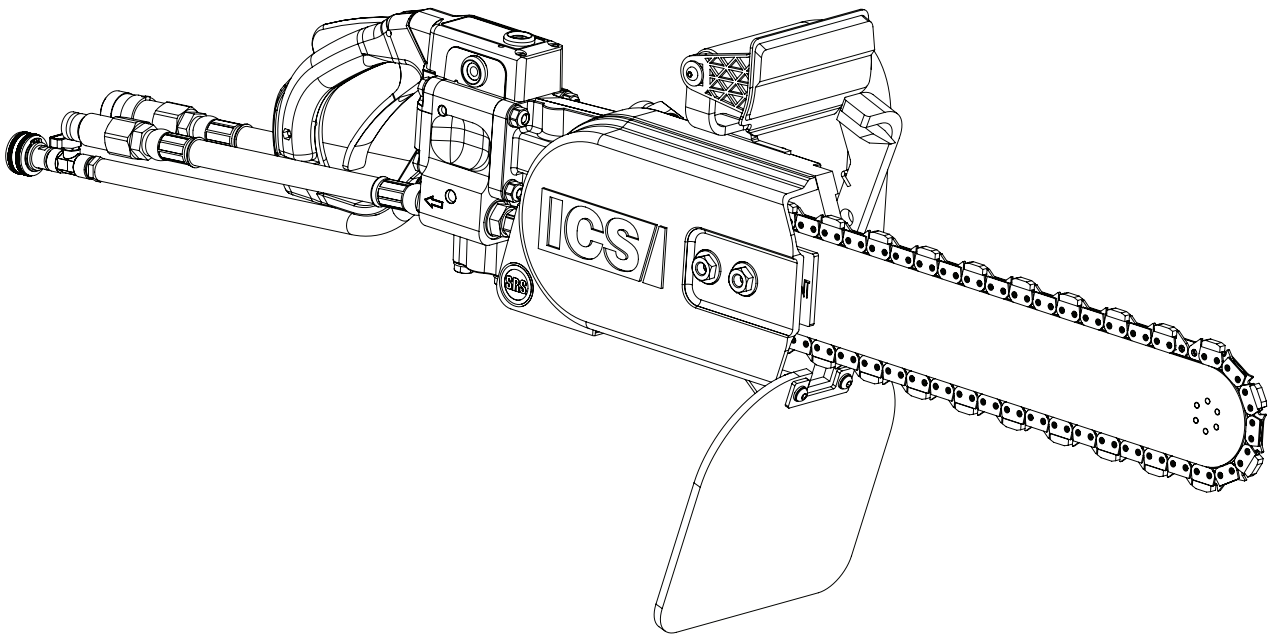

Diamond Tools and Equipment
for Construction and Infrastructure

Replacement Parts & Accessories Price List

880/890 Series Hydraulic Concrete Saw

Effective January 1, 2017

TABLE OF CONTENTS

880/890 Series Hydraulic Concrete Saw

ITEM DESCRIPTION	PAGE
880/890 Series Hydraulic Saw Service Parts & Kits	2
880/890 Series Hydraulic Saw Assembly	3 - 4

SERVICE PARTS & KITS

880/890 Series Hydraulic Concrete Saw

Part No.	Description
70619	880/890 Series Tensioning Screws, Hydraulic Saws
71526	880/890 Series Hydraulic Valve Spool Kit
72296	880/890 Series Hydraulic Valve Seal Kit
72347	880/890 Series Hydraulic Trigger Lock-Out Spring & Pin Kit
506026	880/890 Series Hydraulic Trigger & Lock-Out Kit
507407	880/890 Series Hydraulic Front Handle Fastener Kit
518869	880/890 Series Hydraulic Water Valve Kit, includes clip, plunger, spring, ball & water bridge spindle
564961	880/890 Series Motor Conversion Kit 8 gpm (30 lpm) - includes drive sprocket/motor bolts
564960	880/890 Series Motor Conversion Kit 12 gpm (45 lpm) - includes drive sprocket/motor bolts
528594	880/890 Series Motor Seal Kit
564923	880/890 Series Shaft Conversion/Replacement Kit 8 gpm (30 lpm)
564924	880/890 Series Shaft Conversion/Replacement Kit 12 gpm (45 lpm)
540291	880/890 Series Side Cover Gasket
72342	880/890 Series Hydraulic Motor Bolt Kit
72344	880/890 Series Valve Bolt Kit
530046	880/890 Series FORCE4™ Bar Nose Sprocket Repair Kit
566059	880/890 Series Water Shut-off Valve Kit